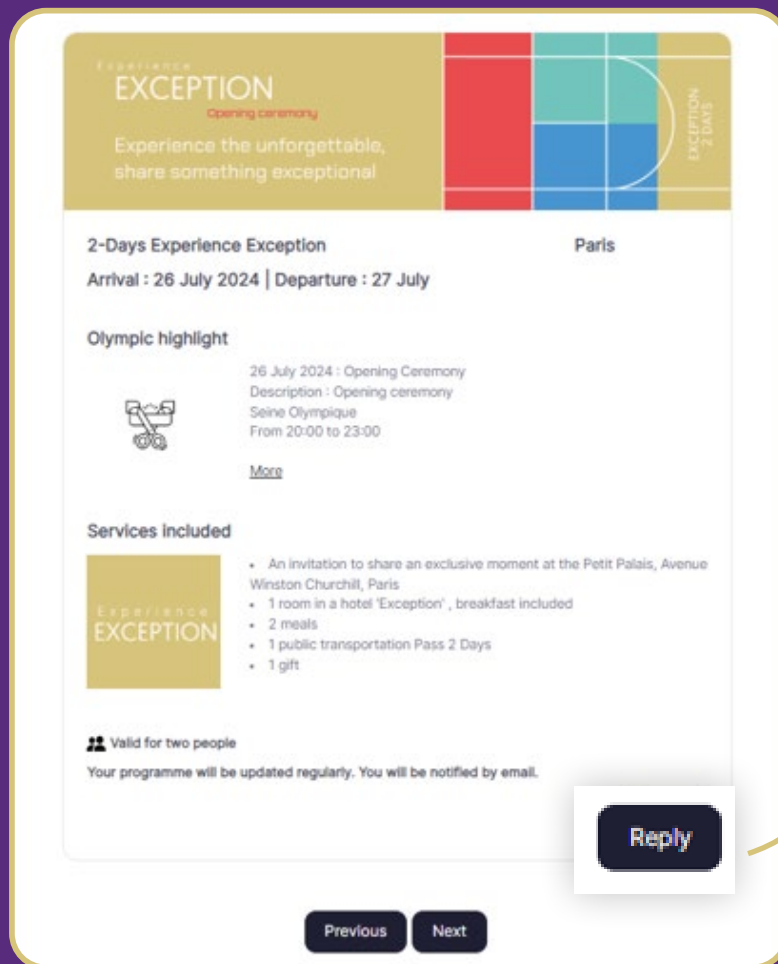

Welcome to the Paris 2024 adventure, experience the unforgettable.

Next

• [Click here to discover your detailed program](#)

REGISTRATION

- Please click on the « Reply » button inside your invitation program.
- A pop-up window will appear. You can choose if you would like to attend or decline the invitation.